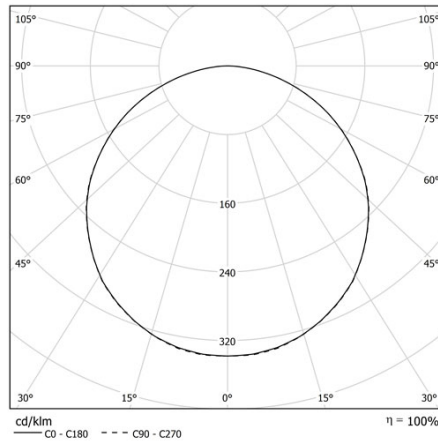

BEN Medium IP40 PG

Frosted Acryl-Satiné impact resistant.

| CODE |  | FLUX | SIZE | CERTIFICATIONS |
|------------|---|--------|---------|---|
| 10PG16K4EM | 16W 4000K | 2193lm | Ø 397mm |    |

Optics

PG diffuser with frosted Acryl-Satiné and impact resistant diffuser UGR<22.