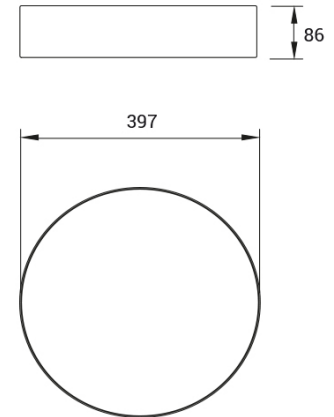

BEN Medium IP40 PG

Frosted Acryl-Satiné impact resistant.

| CODE |  | FLUX | SIZE | CERTIFICATIONS |
|------------|---|--------|---------|---|
| 10PG16K4EM | 16W 4000K | 2193lm | Ø 397mm |    |

Optics

PG diffuser with frosted Acryl-Satiné and impact resistant diffuser UGR<22.